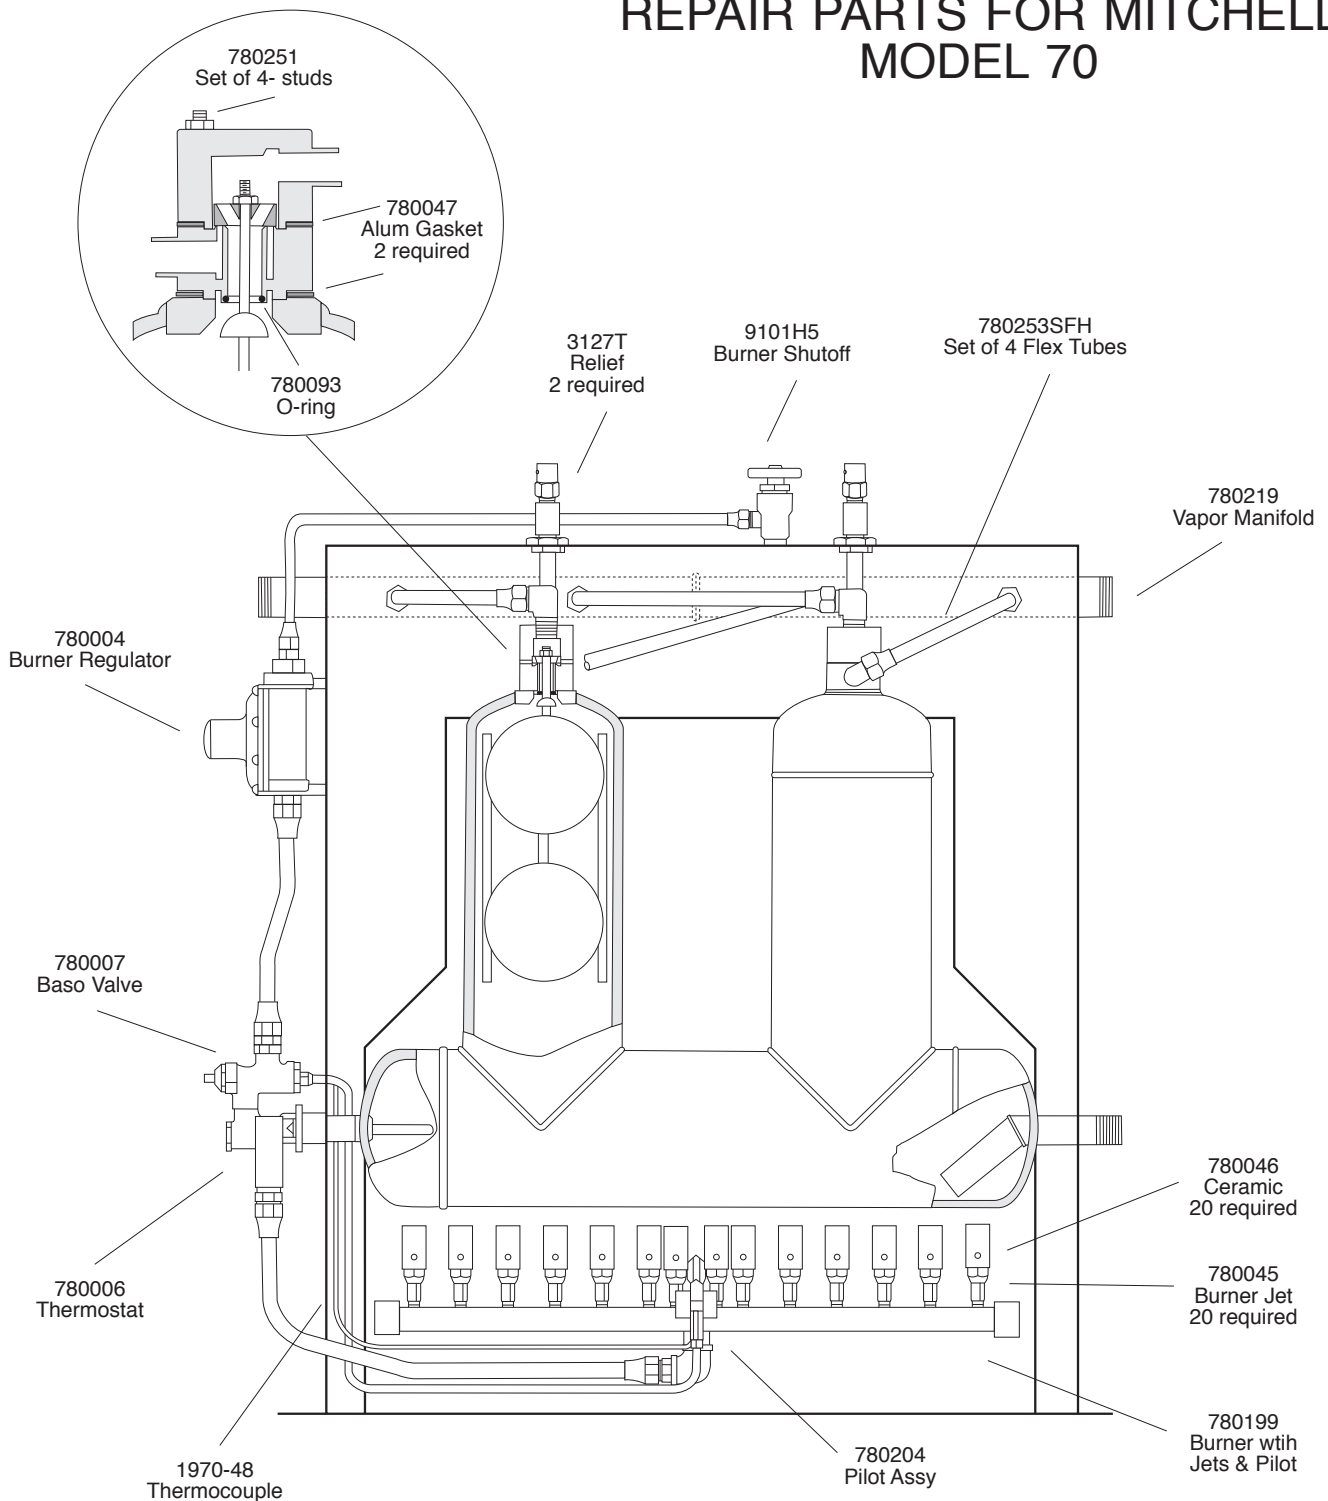

Surplus Flows

780210 Left Hand
780212 Right Hand

REPAIR PARTS FOR MITCHELL MODEL 70

881 HERSEY STREET ST. PAUL, MN 55114

**PHONE (651) 646-1177
FAX (651) 646-1676**

**IN MINNESOTA 1-800-652-9072
OUT-OF-STATE 1-800-328-9222**