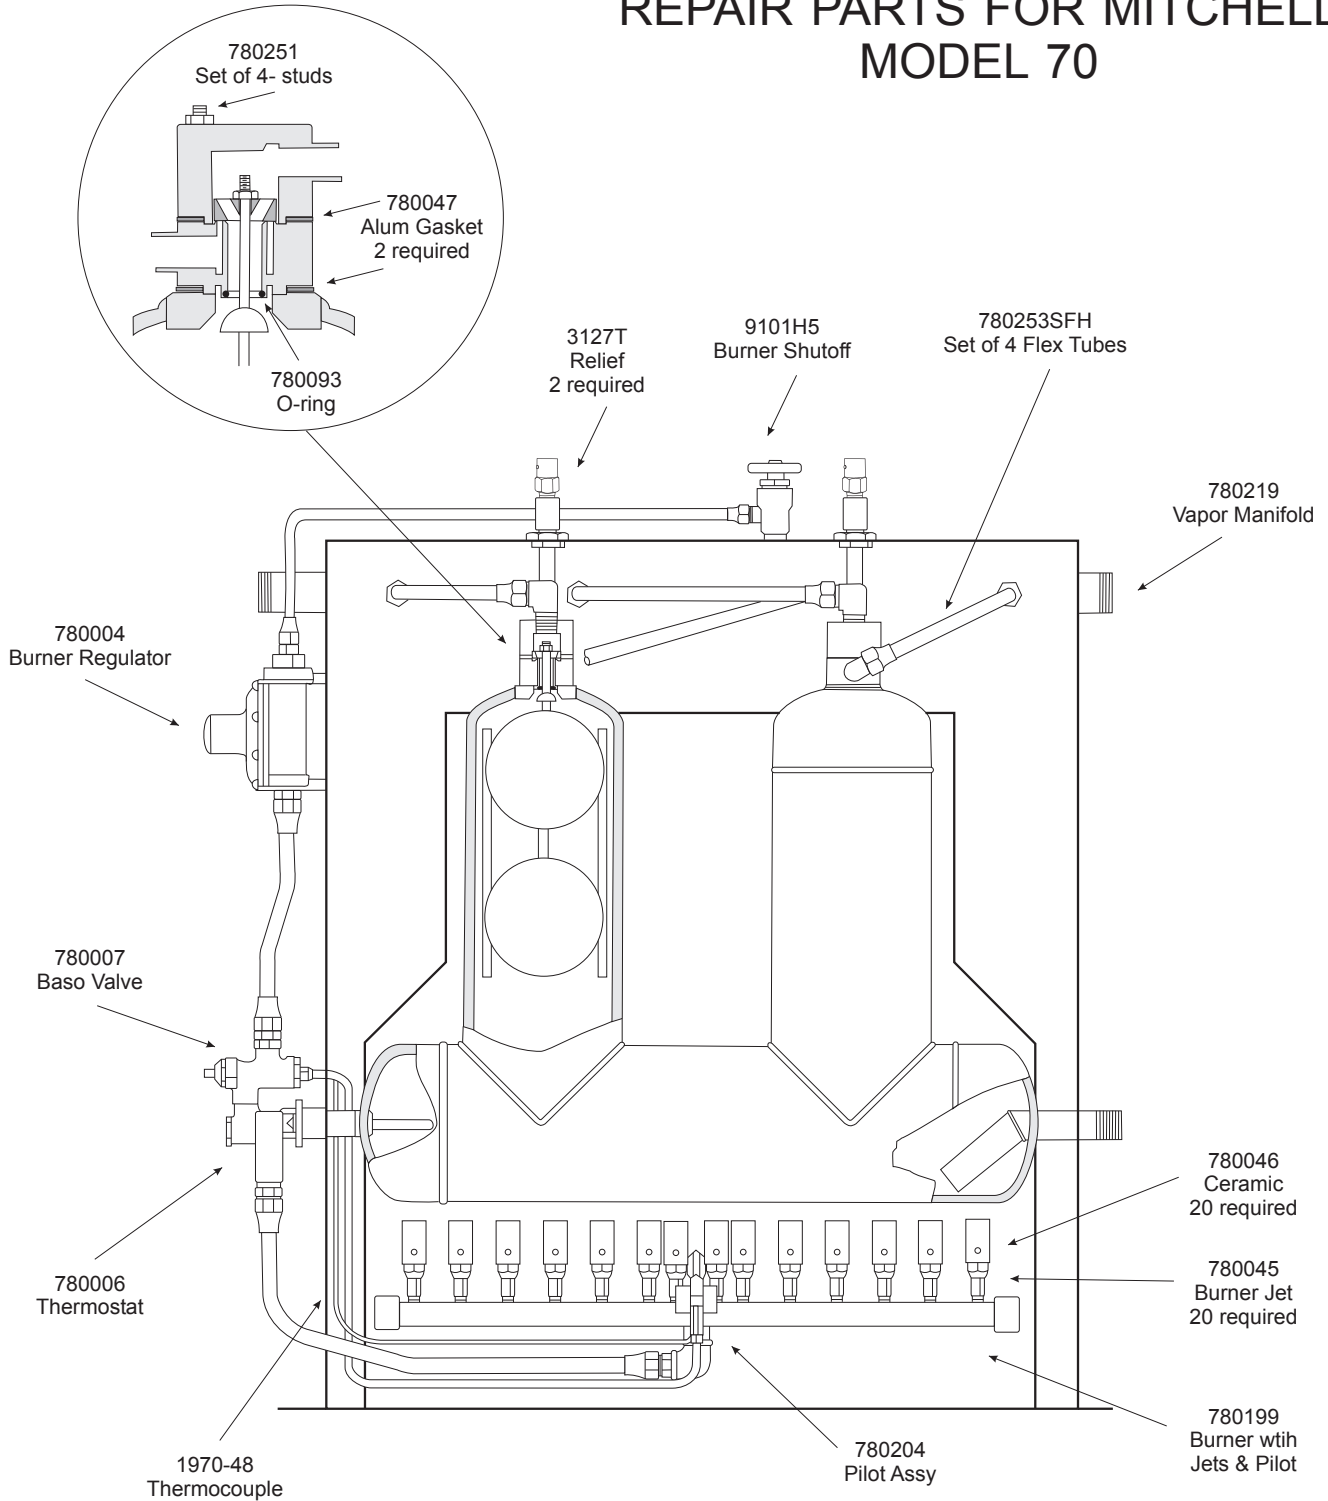

Surplus Flows

780210 Left Hand
780212 Right Hand

**REPAIR PARTS FOR MITCHELL
MODEL 70**

881 HERSEY STREET ST. PAUL, MN 55114

PHONE (651) 646-1177
FAX (651) 646-1676

IN MINNESOTA 1-800-652-9072
OUT-OF-STATE 1-800-328-9222