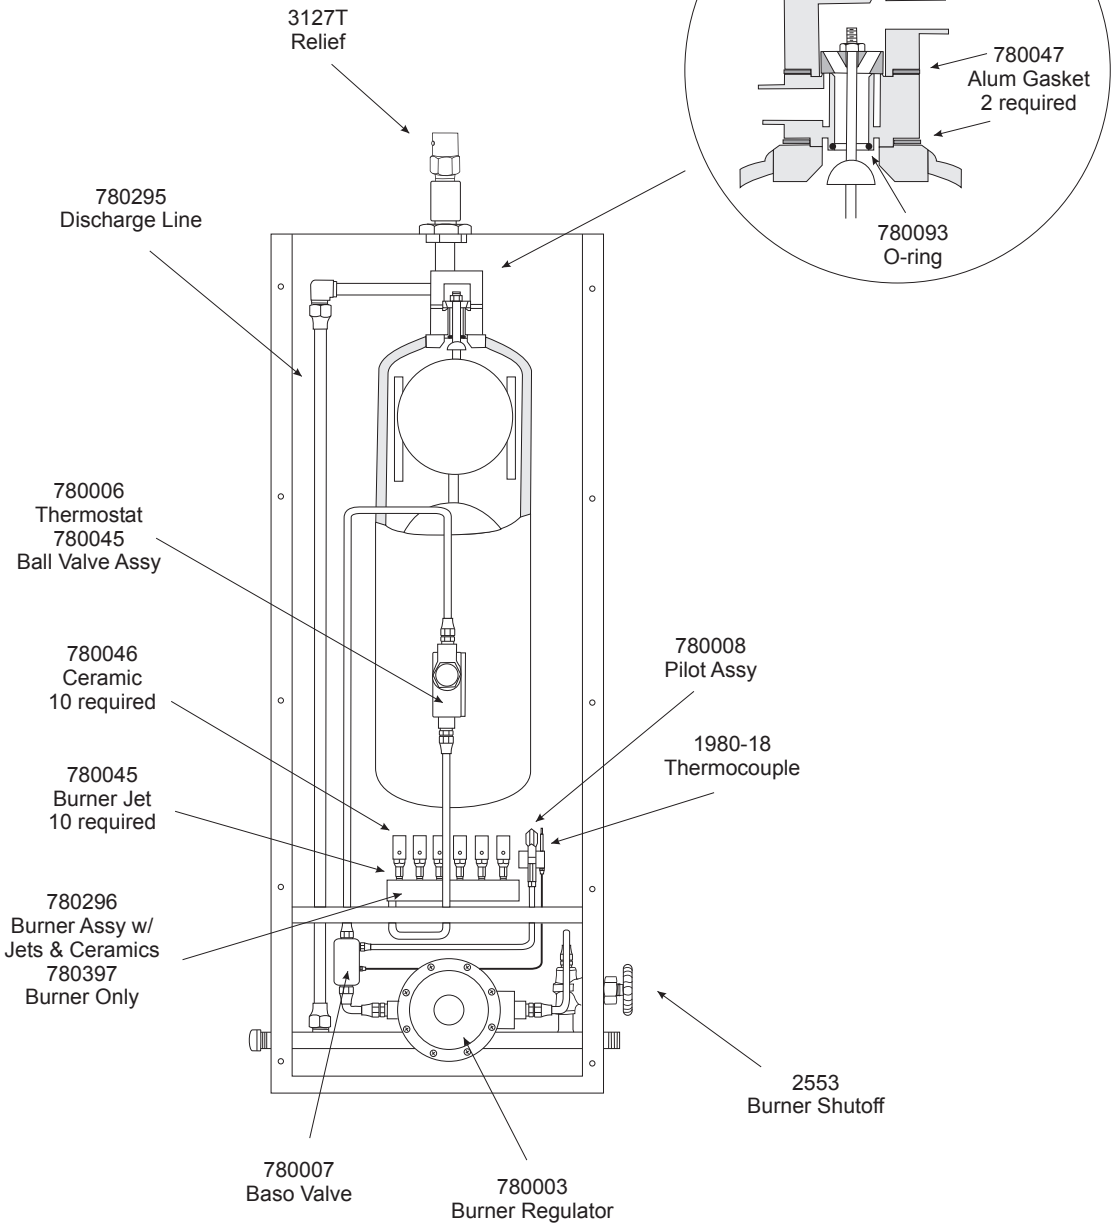

REPAIR PARTS FOR MITCHELL MODEL 30

Surplus Flow
780424

881 HERSEY STREET ST. PAUL, MN 55114

PHONE (651) 646-1177
FAX (651) 646-1676

IN MINNESOTA 1-800-652-9072
OUT-OF-STATE 1-800-328-9222