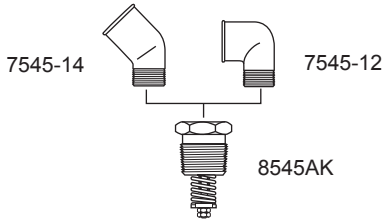

Call Us for All Your Lift Truck Cylinder Needs

Deflection Elbows

Caps for Elbows

Cap for Relief

Relief Valve and Accessories

Fixed Liquid Level

Shutoff

Bulk Filler

ACME Connectors

Typical Lift Truck Fitting Layout

Gasket & Oring

Float Gauge

Tank Size	Junior Pattern	1-1/4" Threaded	3/4" Threaded
20#	6284-33	7284-33	G12854
33#	6284-34	7284-34	G12854
43#	6284-35	7284-35	7384-1007