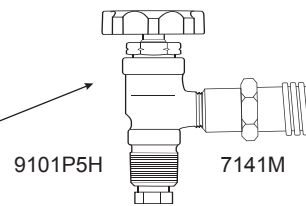

Call Us for All Your Lift Truck Cylinder Needs

Deflection Elbows

Caps for Elbows

Cap for Relief

Relief Valve and Accessories

Fixed Liquid Level

Shutoff

Bulk Filler

ACME Connectors

Typical Lift Truck Fitting Layout

Gasket & Oring

Float Gauge

Tank Size	Junior Pattern	1-1/4" Threaded	3/4" Threaded
20#	6284-33	7284-33	G12854
33#	6284-34	7284-34	G12854
43#	6284-35	7284-35	7384-1007